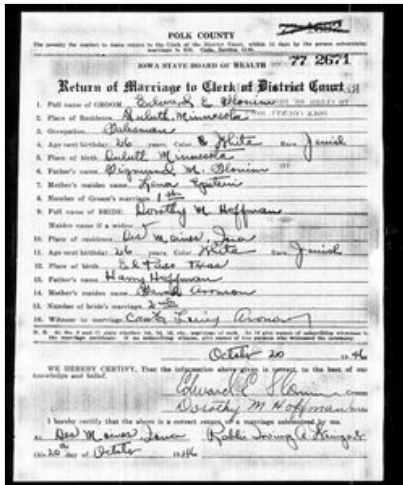

Added by Kathy Cornelison Kravitz

She grew up in Des Moines, Iowa and attended Drake University where she received a two-year teaching degree and then taught elementary school prior to her marriage. Dorothy married Edward E. Slonim in 1946 in Des Moines and moved to Duluth where she resided the rest of her life. Dorothy served as treasurer of the Temple Emanuel Sisterhood and she was also a Sunday school teacher for several years at Temple. Dorothy was a member of InvestorMrs. where she also served as treasurer. She loved playing Duplicate Bridge and attained the rank of Life Master. Although Dorothy never drove a car, she was a frequent bus rider and constant patron of the Duluth Public Library as she was an avid reader. Dorothy was the quintessential hockey mom and she and her husband Ed were Bulldog Hockey season ticket holders and devoted fans for over 50 years.

Dorothy was preceded in death by her parents, husband Ed, son Marc, sister and brother-in-law Alicia and Ben Witten, grandsons Adam and Reid, niece Shelly Witten Little and sister-in-law Ruth Slonim.

Dorothy is survived by her sons: Alan, Lynn (Camille), and John (June); grandchildren: Curt, Aaron, Josh and Jess; and five great-grandchildren.

Burial at Temple Emanuel Cemetery